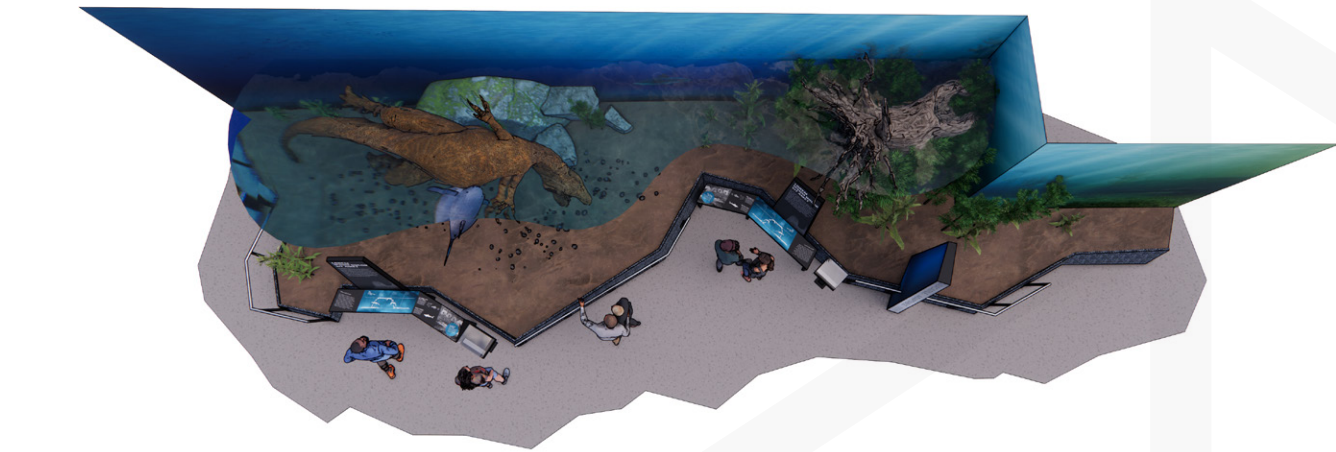

## MATTHEW HORTON

12614 Weatherford Way  
Orlando, FL 32832  
matthewhorton.com  
matthew.c.horton@gmail.com | 804-248-9575

**1 TATTOO BOOTHS NORTH ELEVATION**  
3/8" = 1'-0"

**2 TATTOO BOOTHS SOUTH ELEVATION**  
3/8" = 1'-0"

**3 DARK CORRIDOR WEST ELEVATION**  
3/8" = 1'-0"

**4 DARK CORRIDOR EAST ELEVATION**  
3/8" = 1'-0"

	GREY FAUX BRICK PVC WALL PANEL, HOME DEPOT #310741454		AS CRACKED PLASTER OVER BRICK		FAUX STONE SIDING WALL PANEL, HOME DEPOT #309418357		FAUX DUTCH OAK PVC WALL PANEL, HOME DEPOT #310741436		WOOD: RED R: 86 G: 45 B: 49		WOOD: VIOLET R: 109 G: 100 B: 124		WOOD: GREEN R: 85 G: 82		WOOD: ORANGE R: 197 G: 125 B: 62		WOOD: TEAL R: 103 G: 139 B: 146		WOOD: PURPLE R: 77 G: 38 B: 48		WOOD: INDIGO R: 80 G: 58 B: 70		WOOD: GREY R: 53 G: 49 B: 49
--	---	--	-------------------------------	--	---	--	--	--	--------------------------------------	--	--	--	-------------------------------	--	---	--	--	--	---	--	---	--	---------------------------------------