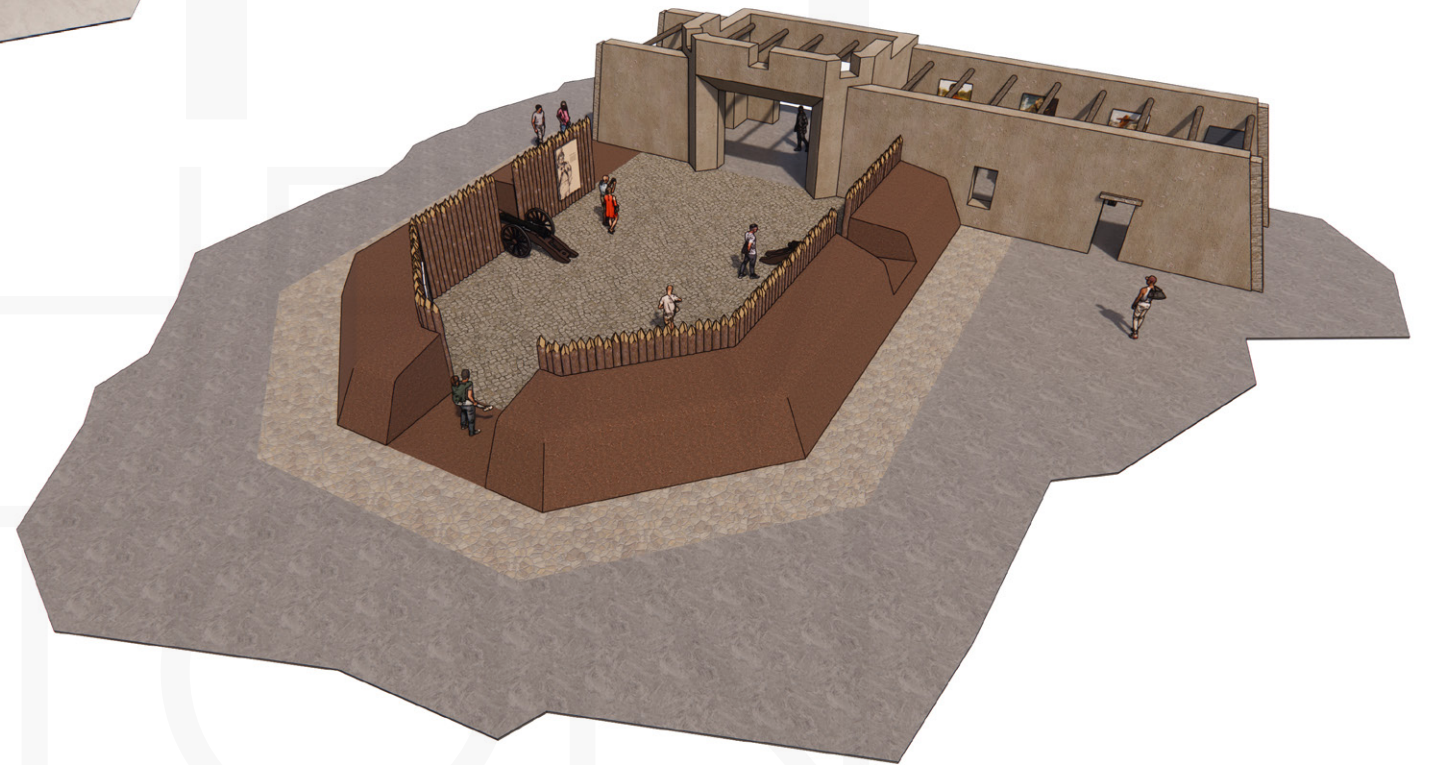

## MATTHEW HORTON

12614 Weatherford Way  
Orlando, FL 32832  
matthewhorton.com  
matthew.c.horton@gmail.com | 804-248-9575

**1 TATTOO BOOTHS NORTH ELEVATION**  
3/8" = 1'-0"

**2 TATTOO BOOTHS SOUTH ELEVATION**  
3/8" = 1'-0"

**3 DARK CORRIDOR WEST ELEVATION**  
3/8" = 1'-0"

**4 DARK CORRIDOR EAST ELEVATION**  
3/8" = 1'-0"

	GREY FAUX BRICK PVC WALL PANEL, HOME DEPOT #310741454		AS CRACKED PLASTER OVER BRICK		FAUX STONE SIDING WALL PANEL, HOME DEPOT #309418357		FAUX DUTCH OAK PVC WALL PANEL, HOME DEPOT #310741436		WOOD: RED R: 86 G: 45 B: 49		WOOD: VIOLET R: 109 G: 100 B: 124		WOOD: GREEN R: 85 G: 82		WOOD: ORANGE R: 197 G: 125 B: 62		WOOD: TEAL R: 103 G: 139 B: 146		WOOD: PURPLE R: 77 G: 38 B: 48		WOOD: INDIGO R: 80 G: 58 B: 70		WOOD: GREY R: 53 G: 49 B: 49
--	---	--	-------------------------------	--	---	--	--	--	--------------------------------------	--	--	--	-------------------------------	--	---	--	--	--	---	--	---	--	---------------------------------------