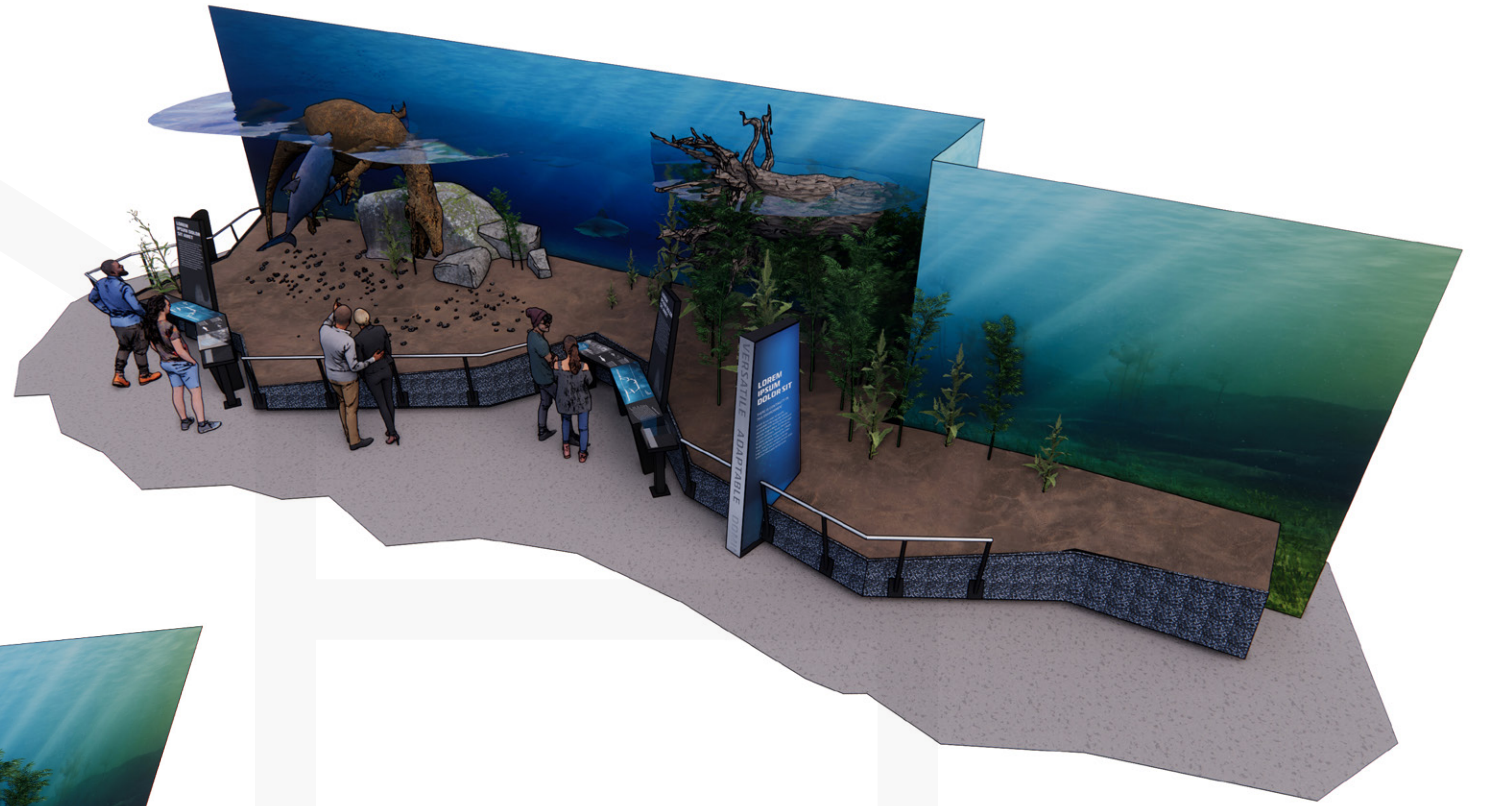

## MATTHEW HORTON

12614 Weatherford Way  
Orlando, FL 32832  
matthewhorton.com  
matthew.c.horton@gmail.com | 804-248-9575

**1 TATTOO BOOTHS NORTH ELEVATION**  
3/8" = 1'-0"

**2 TATTOO BOOTHS SOUTH ELEVATION**  
3/8" = 1'-0"