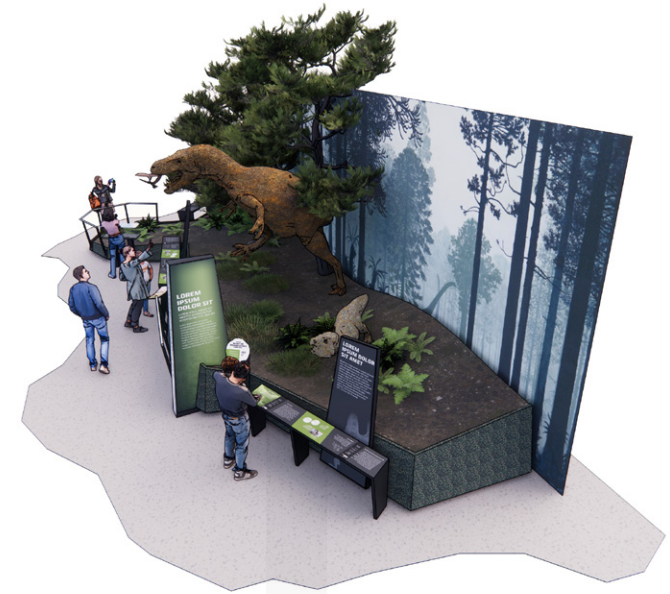

## MATTHEW HORTON

12614 Weatherford Way  
Orlando, FL 32832  
matthewhorton.com  
matthew.c.horton@gmail.com | 804-248-9575

**1 TATTOO BOOTHS NORTH ELEVATION**  
3/8" = 1'-0"

**2 TATTOO BOOTHS SOUTH ELEVATION**  
3/8" = 1'-0"