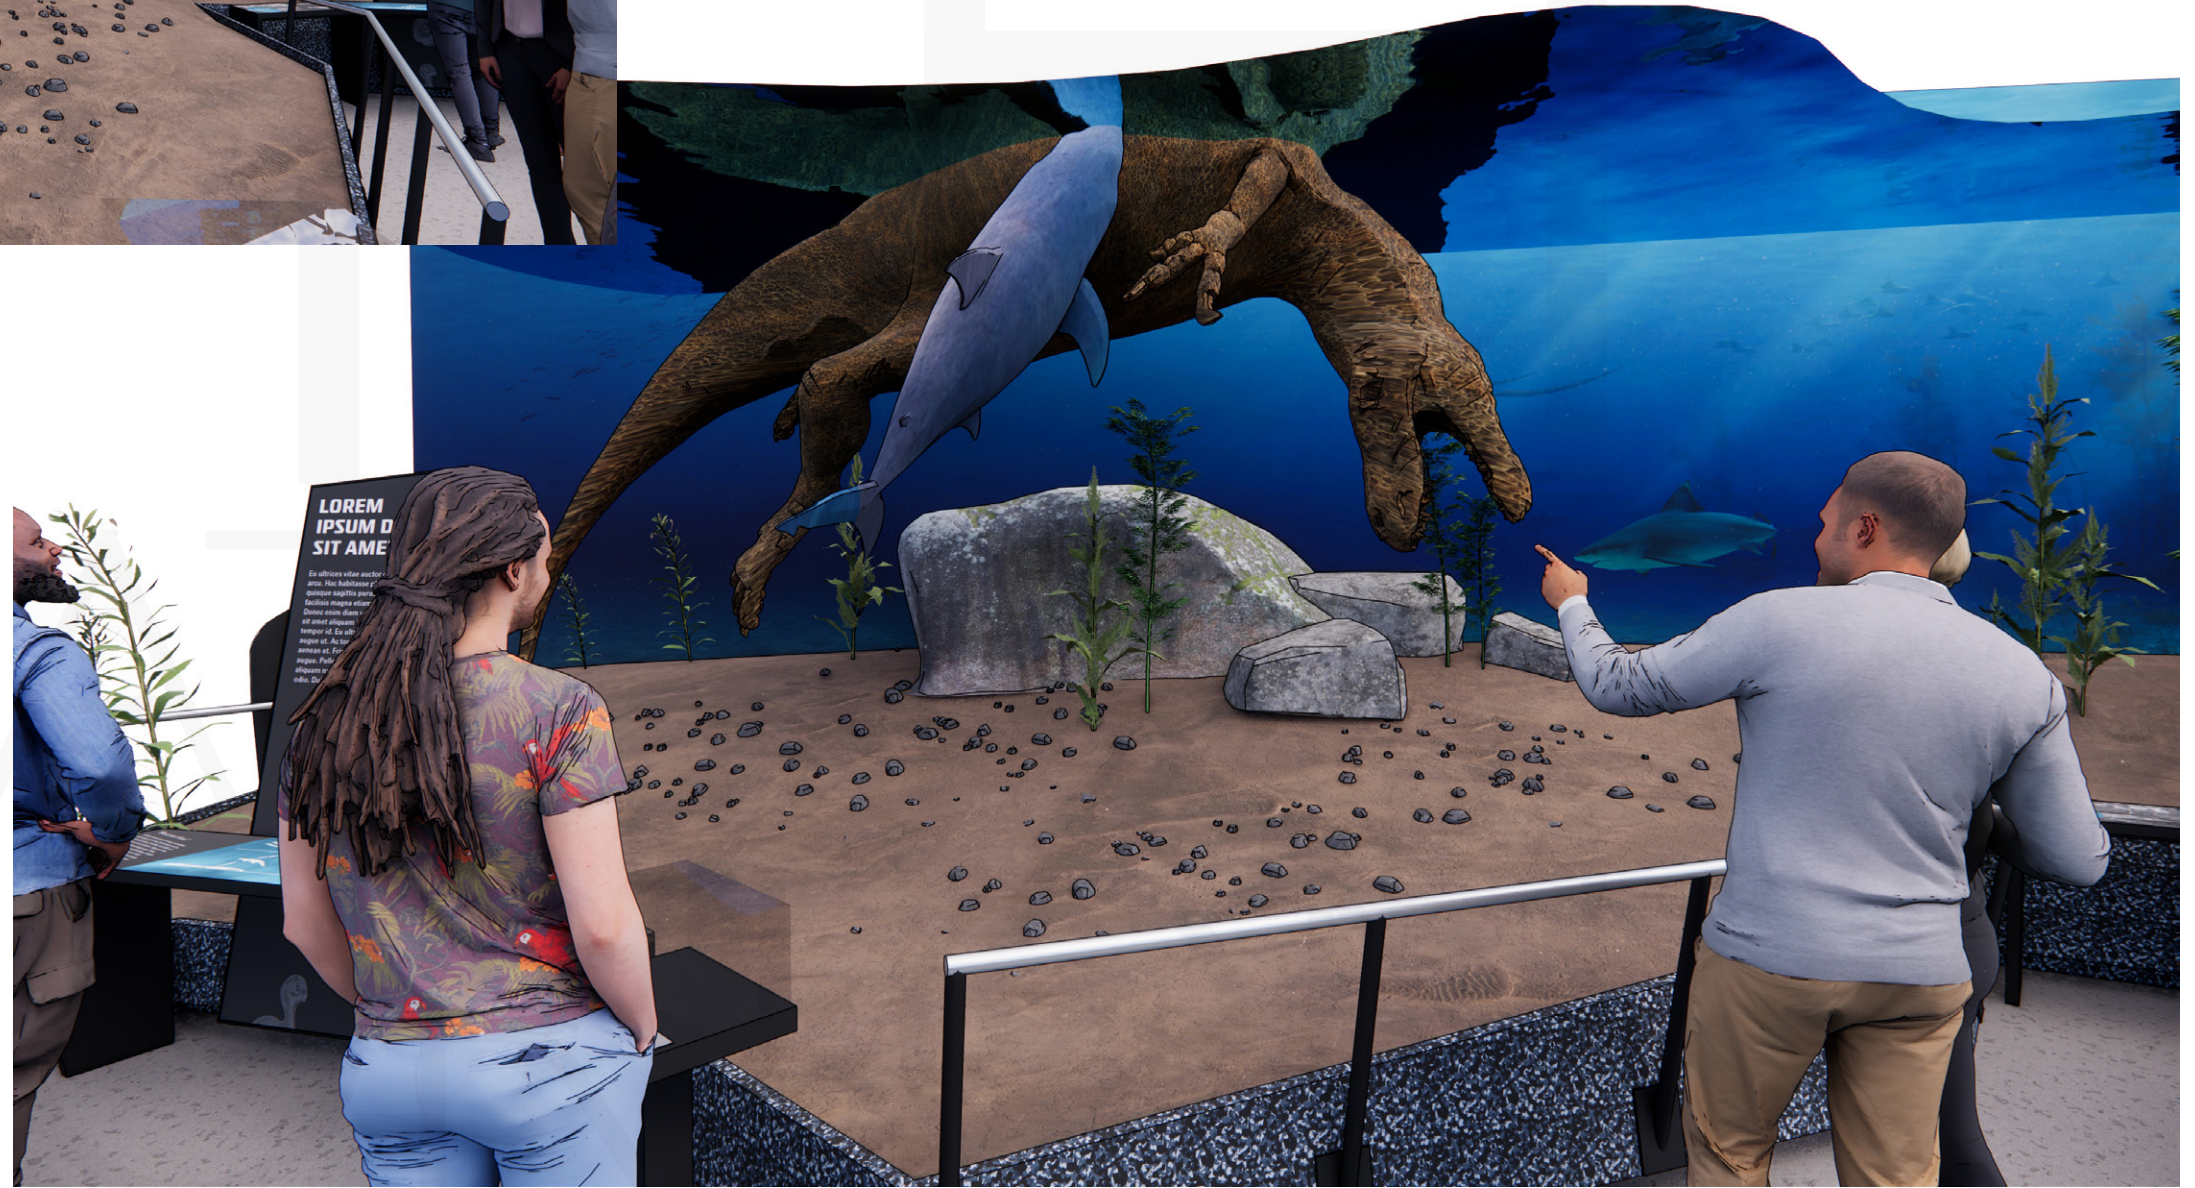

## MATTHEW HORTON

12614 Weatherford Way  
Orlando, FL 32832  
matthewhorton.com  
matthew.c.horton@gmail.com | 804-248-9575

**1 TATTOO BOOTHS NORTH ELEVATION**  
3/8" = 1'-0"

**2 TATTOO BOOTHS SOUTH ELEVATION**  
3/8" = 1'-0"