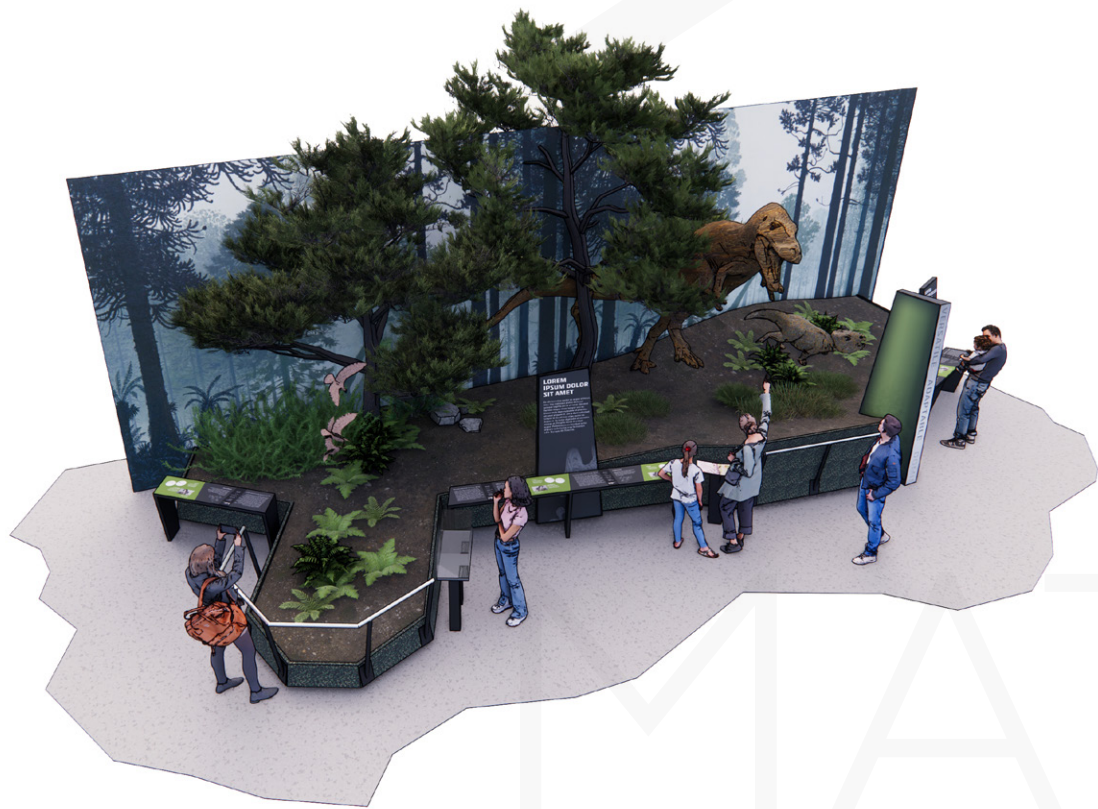

## MATTHEW HORTON

12614 Weatherford Way  
Orlando, FL 32832  
matthewhorton.com  
matthew.c.horton@gmail.com | 804-248-9575

**1 TATTOO BOOTHS NORTH ELEVATION**  
3/8" = 1'-0"

**2 TATTOO BOOTHS SOUTH ELEVATION**  
3/8" = 1'-0"

**3 DARK CORRIDOR WEST ELEVATION**  
3/8" = 1'-0"

**4 DARK CORRIDOR EAST ELEVATION**  
3/8" = 1'-0"

	GREY FAUX BRICK PVC WALL PANEL, HOME DEPOT #310741454		AS CRACKED PLASTER OVER BRICK		FAUX STONE SIDING WALL PANEL, HOME DEPOT #309418357		FAUX DUTCH OAK PVC WALL PANEL, HOME DEPOT #310741436		WOOD: RED R: 86 G: 45 B: 49		WOOD: VIOLET R: 109 G: 100 B: 124		WOOD: GREEN R: 85 G: 82		WOOD: ORANGE R: 197 G: 125 B: 62		WOOD: TEAL R: 103 G: 139 B: 146		WOOD: PURPLE R: 77 G: 38 B: 48		WOOD: INDIGO R: 80 G: 58 B: 70		WOOD: GREY R: 53 G: 49 B: 49
--	---	--	-------------------------------	--	---	--	--	--	--------------------------------------	--	--	--	-------------------------------	--	---	--	--	--	---	--	---	--	---------------------------------------