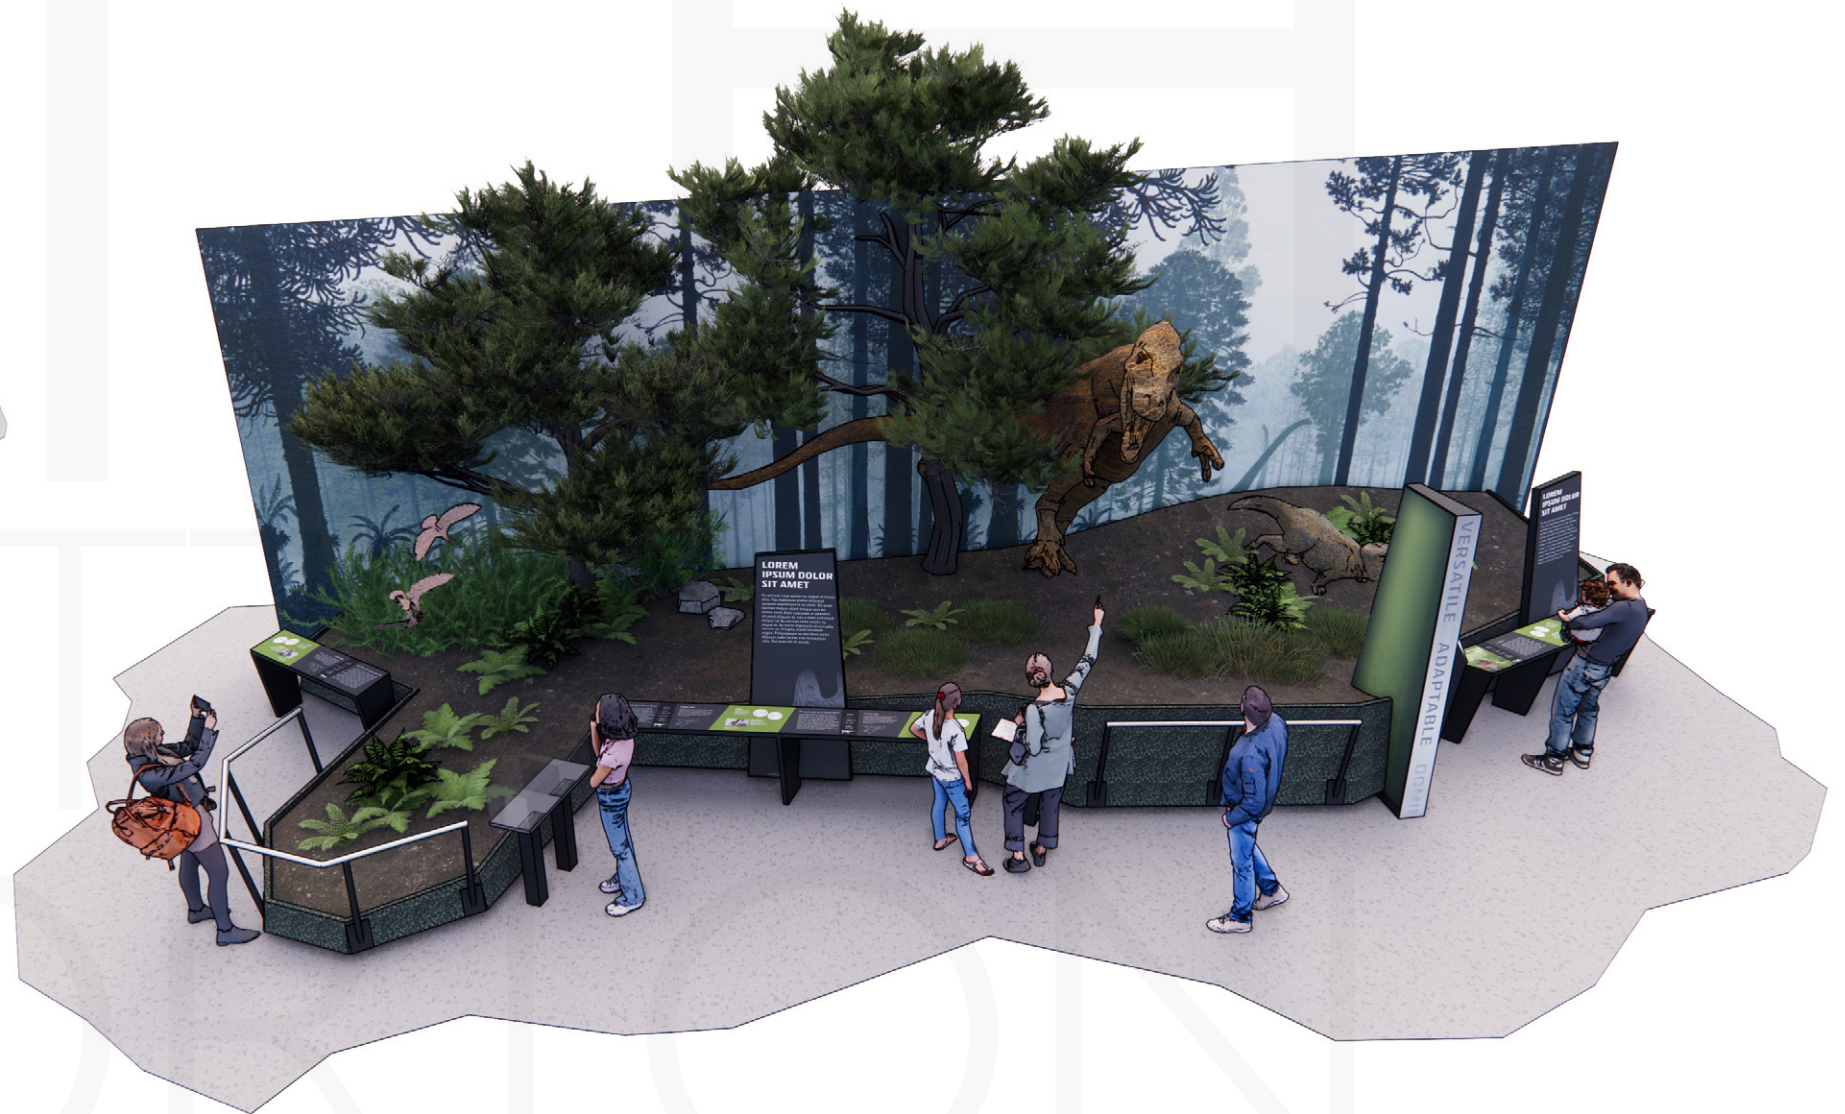

## MATTHEW HORTON

12614 Weatherford Way  
Orlando, FL 32832  
matthewhorton.com  
matthew.c.horton@gmail.com | 804-248-9575

**1 TATTOO BOOTHS NORTH ELEVATION**  
3/8" = 1'-0"

**2 TATTOO BOOTHS SOUTH ELEVATION**  
3/8" = 1'-0"

**3 DARK CORRIDOR WEST ELEVATION**  
3/8" = 1'-0"

**4 DARK CORRIDOR EAST ELEVATION**  
3/8" = 1'-0"

	GREY FAUX BRICK PVC WALL PANEL, HOME DEPOT #310741454		AS CRACKED PLASTER OVER BRICK		FAUX STONE SIDING WALL PANEL, HOME DEPOT #309418357		FAUX DUTCH OAK PVC WALL PANEL, HOME DEPOT #310741436		WOOD: RED R: 86 G: 45 B: 49		WOOD: VIOLET R: 109 G: 100 B: 124		WOOD: GREEN R: 85 G: 82		WOOD: ORANGE R: 197 G: 125 B: 62		WOOD: TEAL R: 103 G: 139 B: 146		WOOD: PURPLE R: 77 G: 38 B: 48		WOOD: INDIGO R: 80 G: 58 B: 70		WOOD: GREY R: 53 G: 49 B: 49
--	---	--	-------------------------------	--	---	--	--	--	--------------------------------------	--	--	--	-------------------------------	--	---	--	--	--	---	--	---	--	---------------------------------------