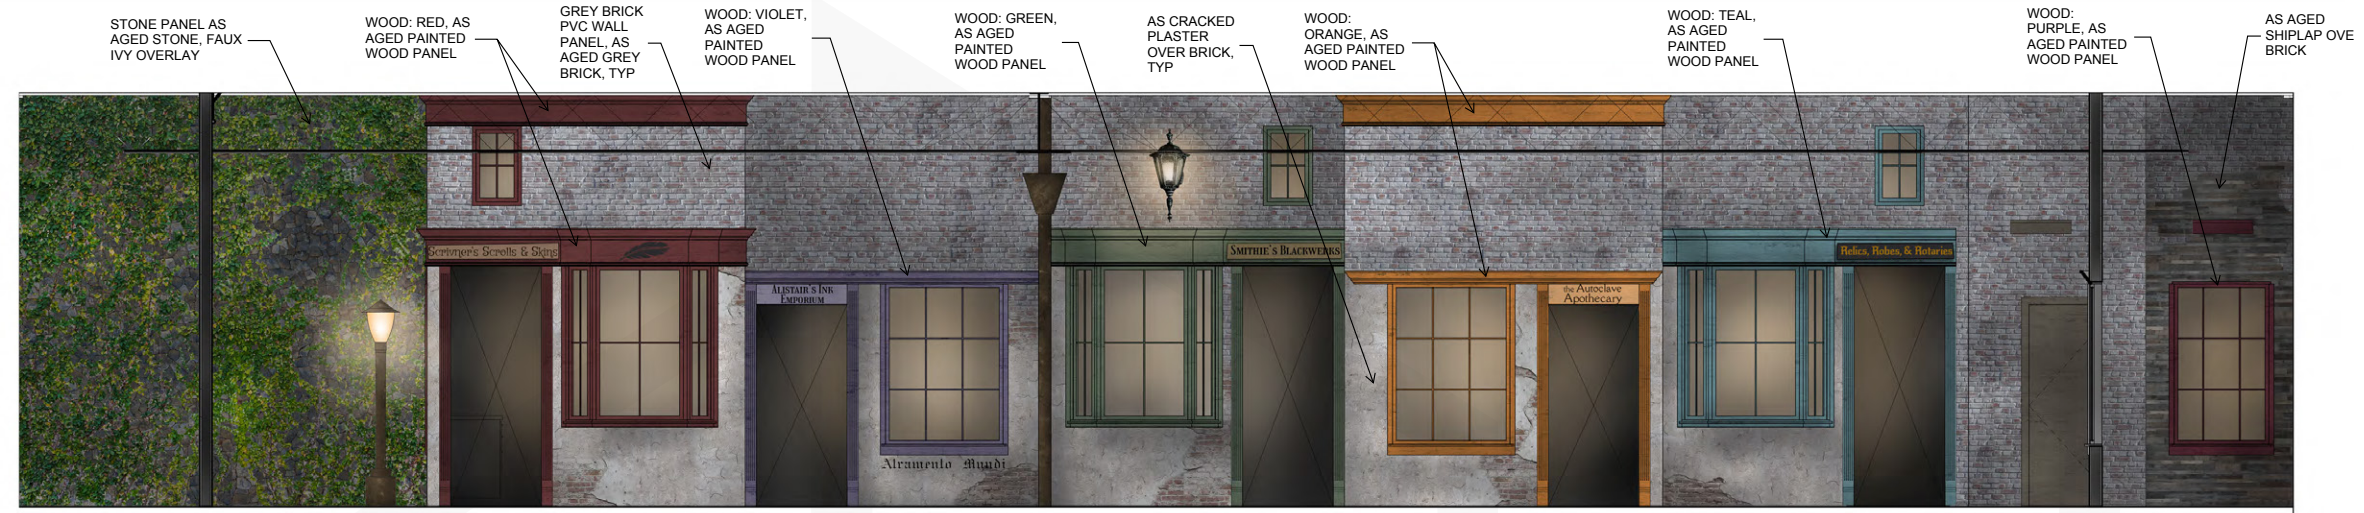

## MATTHEW HORTON

12614 Weatherford Way  
Orlando, FL 32832  
matthewhorton.com  
matthew.c.horton@gmail.com | 804-248-9575

**1 TATTOO BOOTHS NORTH ELEVATION**  
3/8" = 1'-0"

**2 TATTOO BOOTHS SOUTH ELEVATION**  
3/8" = 1'-0"

**3 DARK CORRIDOR WEST ELEVATION**  
3/8" = 1'-0"

**4 DARK CORRIDOR EAST ELEVATION**  
3/8" = 1'-0"

	GREY FAUX BRICK PVC WALL PANEL, HOME DEPOT #310741454		AS CRACKED PLASTER OVER BRICK		FAUX STONE SIDING WALL PANEL, HOME DEPOT #309418357		FAUX DUTCH OAK PVC WALL PANEL, HOME DEPOT #310741436		WOOD: RED R: 86 G: 45 B: 49		WOOD: VIOLET R: 109 G: 100 B: 124		WOOD: GREEN R: 85 G: 82		WOOD: ORANGE R: 197 G: 125 B: 62		WOOD: TEAL R: 103 G: 139 B: 146		WOOD: PURPLE R: 77 G: 38 B: 48		WOOD: INDIGO R: 80 G: 58 B: 70		WOOD: GREY R: 53 G: 49 B: 49
--	---	--	-------------------------------	--	---	--	--	--	--------------------------------------	--	--	--	-------------------------------	--	---	--	--	--	---	--	---	--	---------------------------------------