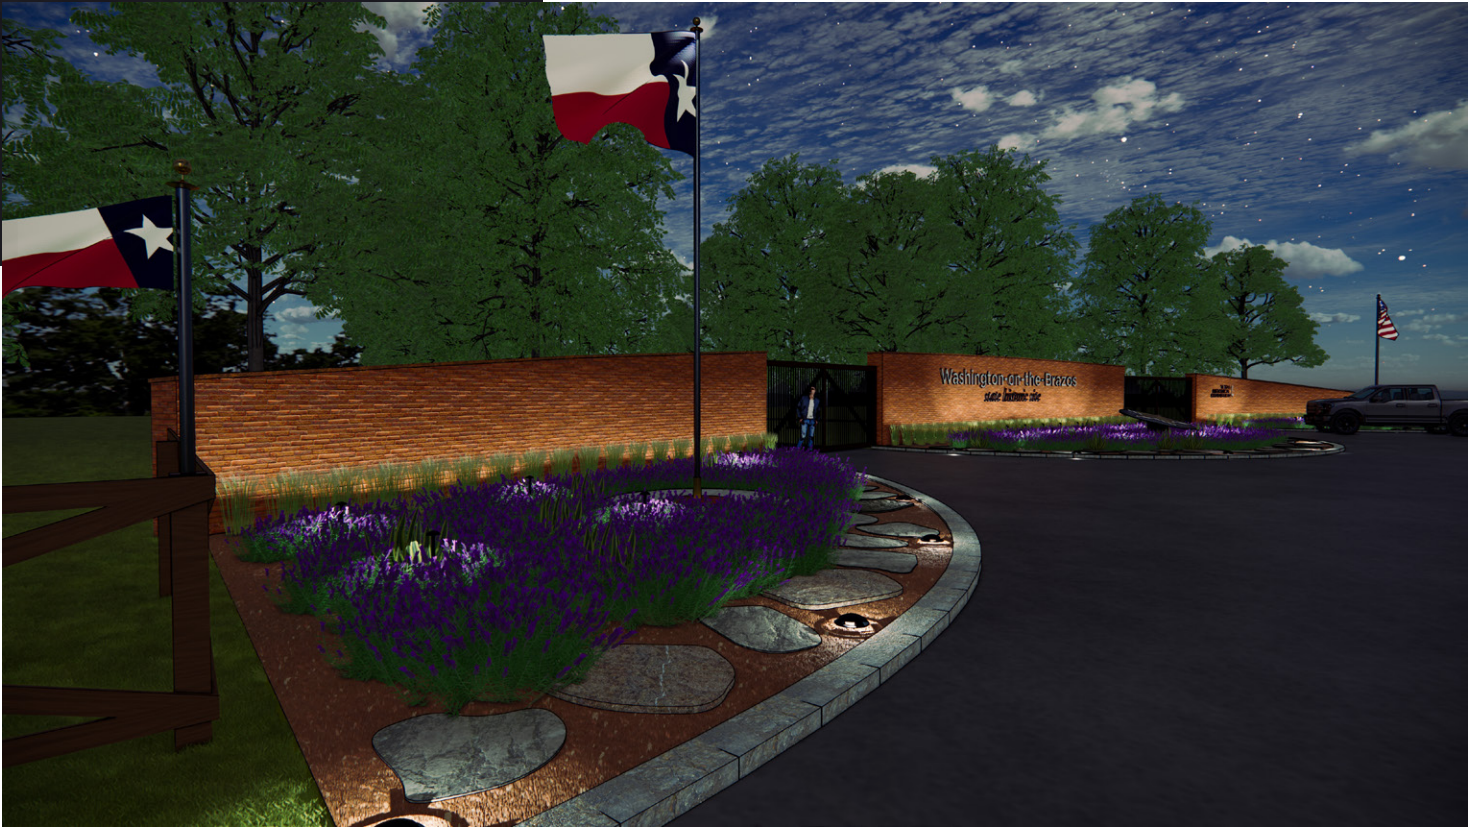

**3 DARK CORRIDOR WEST ELEVATION**  
3/8" = 1'-0"

**4 DARK CORRIDOR EAST ELEVATION**  
3/8" = 1'-0"

	GREY FAUX BRICK PVC WALL PANEL, HOME DEPOT #310741454		AS CRACKED PLASTER OVER BRICK		FAUX STONE SIDING WALL PANEL, HOME DEPOT #309418357		FAUX DUTCH OAK PVC WALL PANEL, HOME DEPOT #310741436		WOOD: RED R: 86 G: 45 B: 49		WOOD: VIOLET R: 109 G: 100 B: 124		WOOD: GREEN R: 85 G: 82		WOOD: ORANGE R: 197 G: 125 B: 62		WOOD: TEAL R: 103 G: 139 B: 146		WOOD: PURPLE R: 77 G: 38 B: 48		WOOD: INDIGO R: 80 G: 58 B: 70		WOOD: GREY R: 53 G: 49 B: 49
--	---	--	-------------------------------	--	---	--	--	--	--------------------------------------	--	--	--	-------------------------------	--	---	--	--	--	---	--	---	--	---------------------------------------