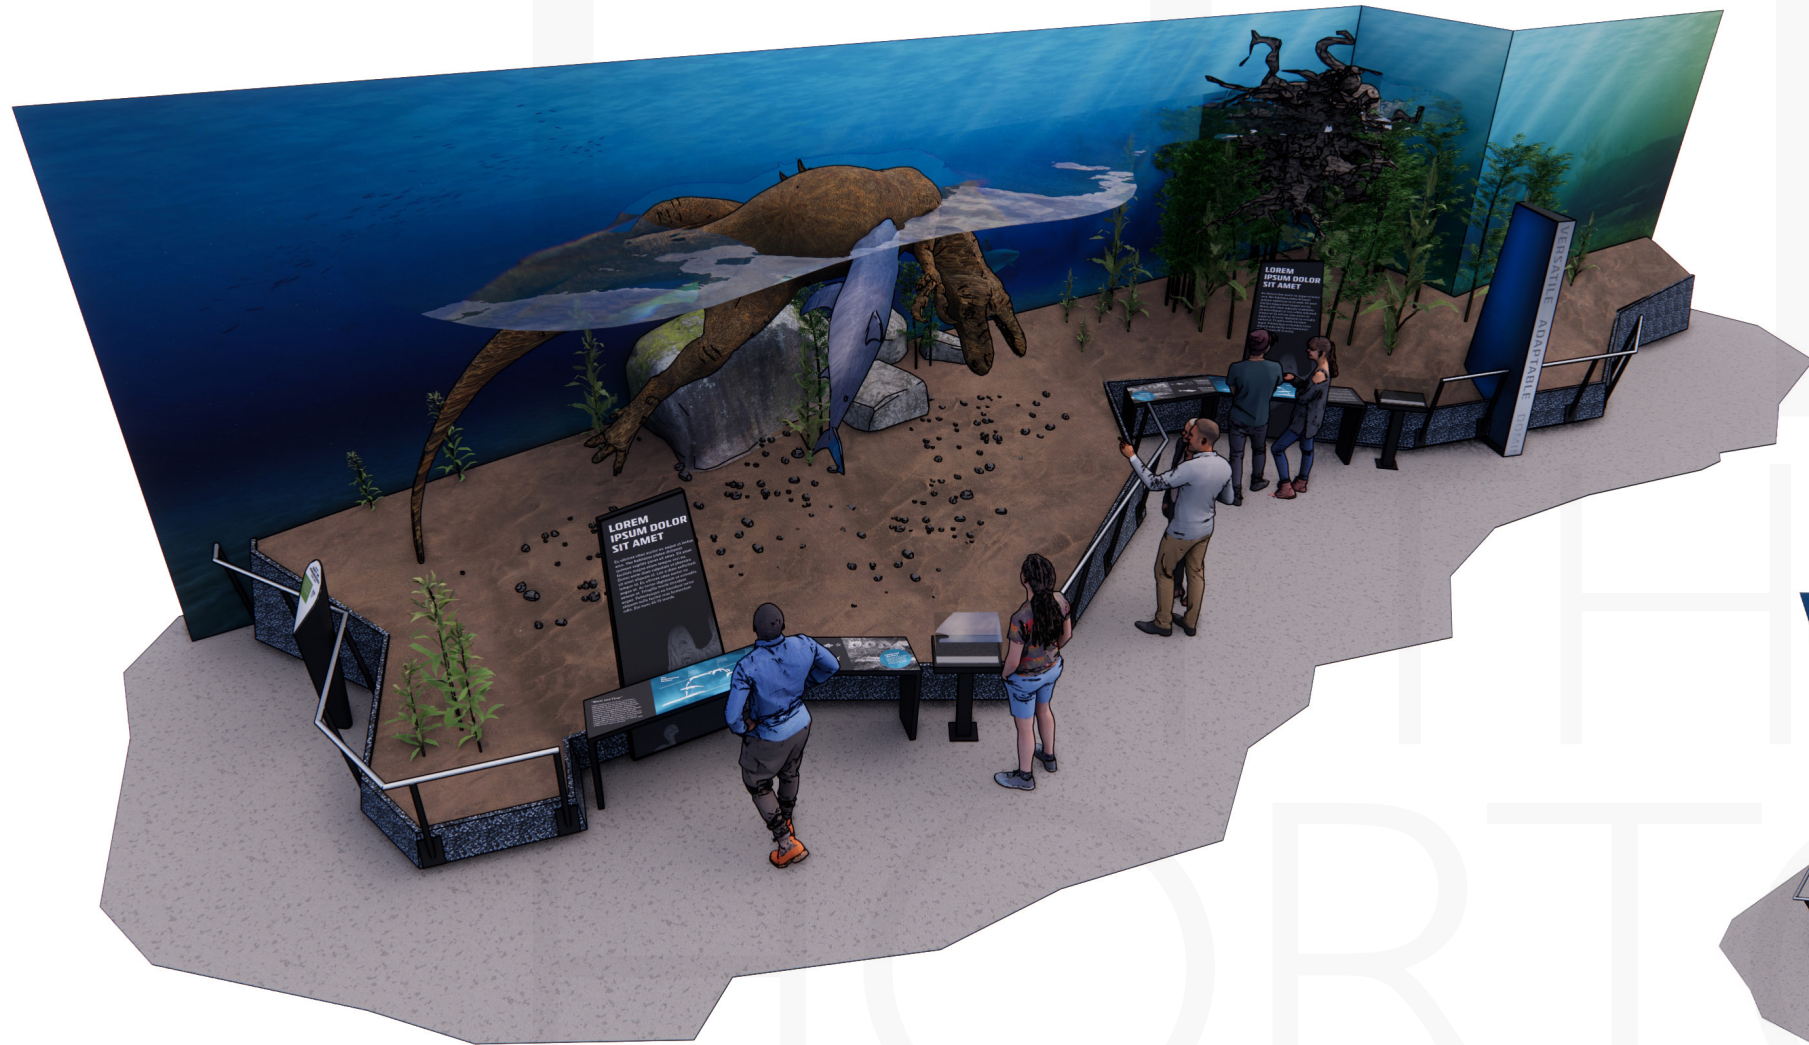

## MATTHEW HORTON

12614 Weatherford Way  
Orlando, FL 32832  
matthewhorton.com  
matthew.c.horton@gmail.com | 804-248-9575

**1 TATTOO BOOTHS NORTH ELEVATION**  
3/8" = 1'-0"

**2 TATTOO BOOTHS SOUTH ELEVATION**  
3/8" = 1'-0"