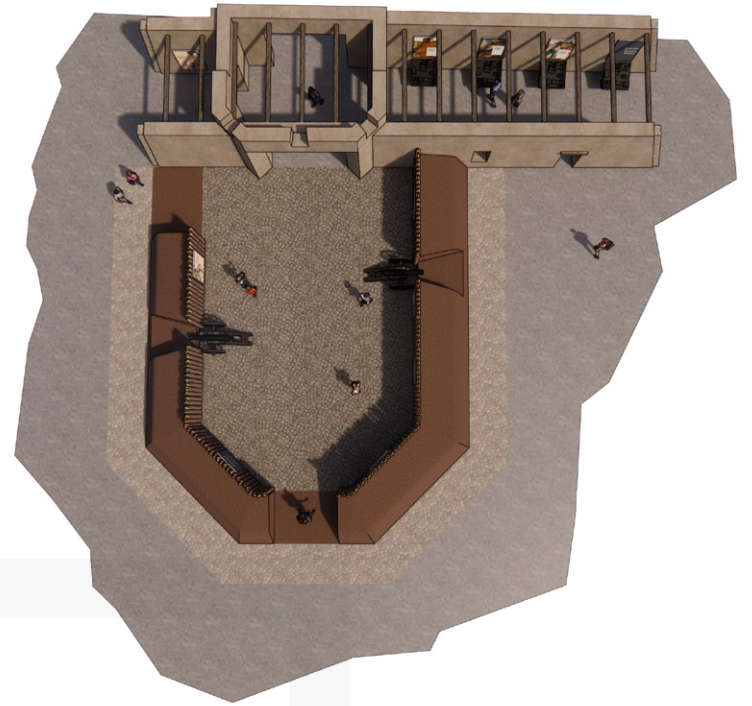

## MATTHEW HORTON

12614 Weatherford Way  
Orlando, FL 32832  
matthewhorton.com  
matthew.c.horton@gmail.com | 804-248-9575

**1 TATTOO BOOTHS NORTH ELEVATION**  
3/8" = 1'-0"

**2 TATTOO BOOTHS SOUTH ELEVATION**  
3/8" = 1'-0"

**3 DARK CORRIDOR WEST ELEVATION**  
3/8" = 1'-0"

**4 DARK CORRIDOR EAST ELEVATION**  
3/8" = 1'-0"

	GREY FAUX BRICK PVC WALL PANEL, HOME DEPOT #310741454		AS CRACKED PLASTER OVER BRICK		FAUX STONE SIDING WALL PANEL, HOME DEPOT #309418357		FAUX DUTCH OAK PVC WALL PANEL, HOME DEPOT #310741436		WOOD: RED R: 86 G: 45 B: 49		WOOD: VIOLET R: 109 G: 100 B: 124		WOOD: GREEN R: 85 G: 82		WOOD: ORANGE R: 197 G: 125 B: 62		WOOD: TEAL R: 103 G: 139 B: 146		WOOD: PURPLE R: 77 G: 38 B: 48		WOOD: INDIGO R: 80 G: 58 B: 70		WOOD: GREY R: 53 G: 49 B: 49
--	---	--	-------------------------------	--	---	--	--	--	--------------------------------------	--	--	--	-------------------------------	--	---	--	--	--	---	--	---	--	---------------------------------------